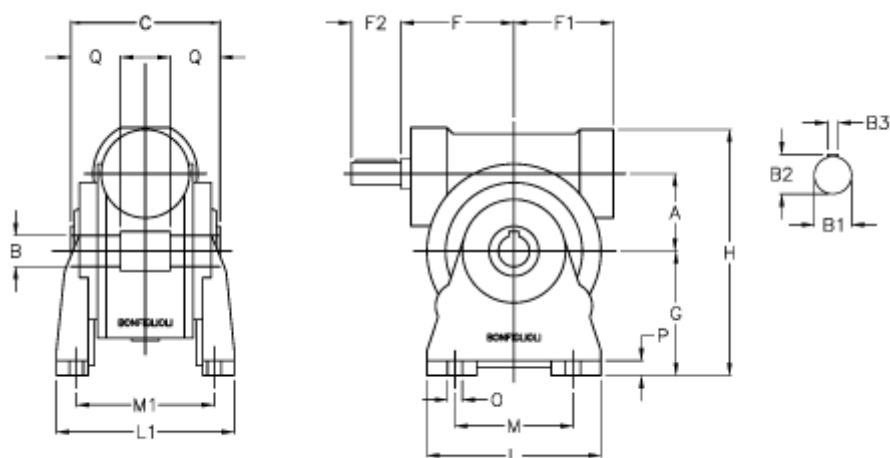

Article number: 3901250080200

Description: Worm gear with solid input shaft  
VF 250A-80-HS

## Measures

a	= 250.0	F1 = 318	P = 30
B	= 110	g = 380	Q = 85.0
B1 E7	= 55	H = 750	
B2	= 59.0	L = 520	
B3 H9	= 16	L1 = 380	
C	= 320	m = 400	
Description = VF 250A-xx-HS		M1 = 310.0	
F	= 276.0	O = 33.0	